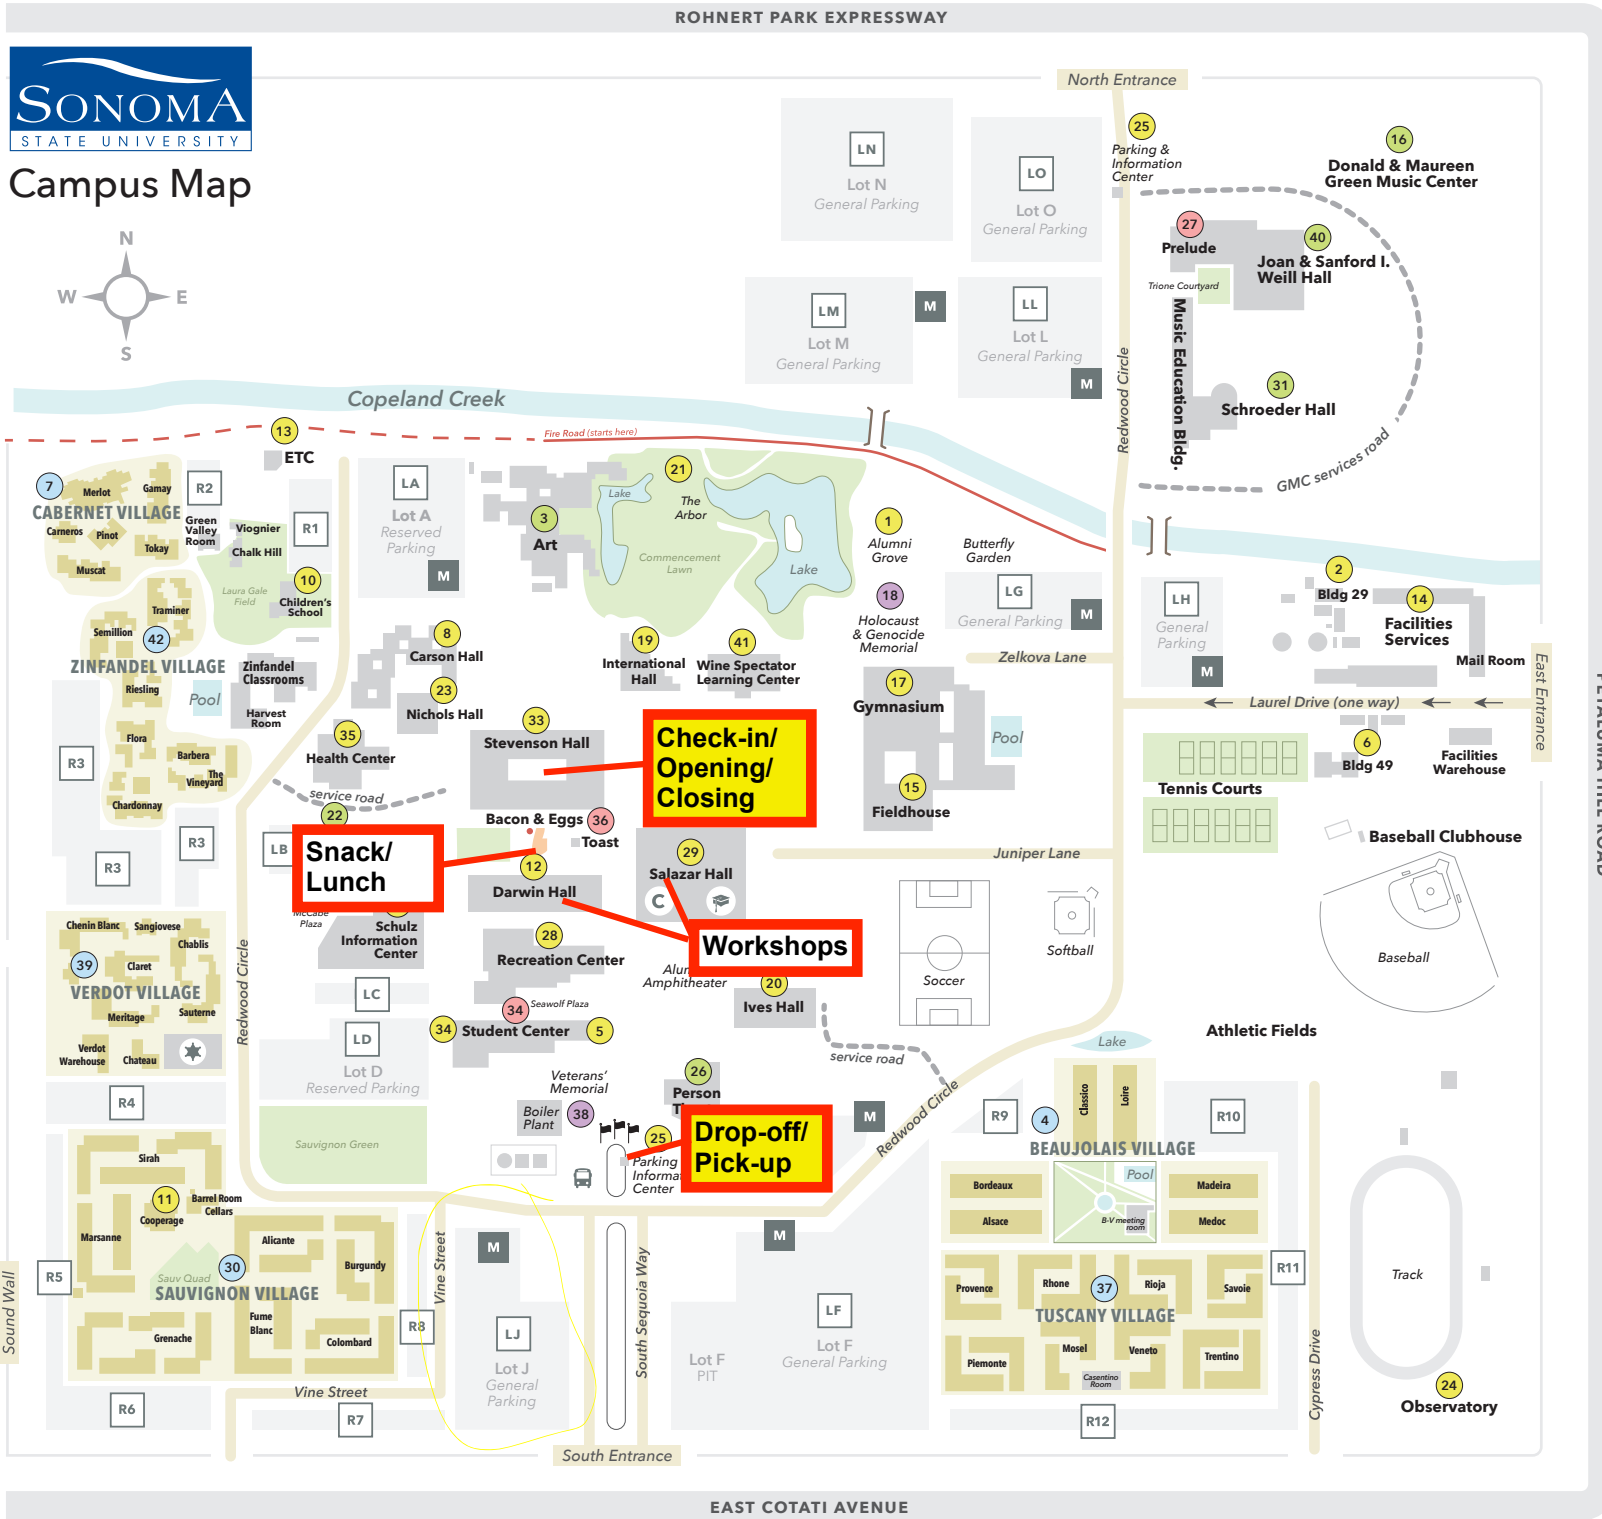

Campus Map

- 1 Alumni Grove
- 2 Anthropological Studies Center
- 3 Art Building
- 4 Beaujolais Village
- 5 Bookstore
- 6 Building 49
- 7 Cabernet Village
- 8 Carson Hall
- 9 Charlie Brown's Café
- 10 Children's School
- 11 Cooperage
- 12 Darwin Hall
- 13 Environmental Technology Center
- 14 Facilities Services
- 15 Fieldhouse
- 16 Green Music Center
- 17 Gymnasium
- 18 Holocaust & Genocide Memorial
- 19 International Hall
- 20 Ives Hall
- 21 Lakes
- 22 Library (Shulz Info Center)
- 23 Nichols Hall
- 24 Observatory
- 25 Parking & Information Center
- 26 Person Theatre
- ★ University Police
- 27 Prelude
- 28 Recreation Center
- 29 Salazar Hall
- 30 Sauvignon Village
- 31 Schroeder Hall
- 32 Shulz Information Center
- 33 Stevenson Hall
- 34 Student Center
- 35 Student Health Center
- 🎓 Technology High School (Salazar Hall)
- 36 Toast
- 37 Tuscany Village
- 38 Vietnam Veterans' Memorial
- 39 Verdot Village
- 40 Weill Hall
- 41 Wine Spectator Learning Center
- 42 Zinfandel Village

- | Visual and Performing Arts | Dining |
|--|--|
| 3 University Gallery (Art Building) | 9 Charlie Brown's Café |
| 16 Green Music Center | 27 Prelude |
| 31 Schroeder Hall | 36 Toast |
| 40 Weill Hall | 34 <i>Inside Student Center:</i> |
| 22 Library Galleries (Shulz Info Center) | Lobo's Pizza & Pub |
| 26 Person Theatre | Overlook |
| Residence Halls | The Kitchens |
| 4 Beaujolais Village | Weyden + Brewster |
| 7 Cabernet Village | SIP |
| 30 Sauvignon Village | Memorials |
| 37 Tuscany Village | 18 Holocaust & Genocide Memorial Grove |
| 39 Verdot Village | 38 Vietnam Veterans' Memorial |
| 42 Zinfandel Village | |

- | Parking (General & Residence Halls) | |
|---|--|
| L LA - LO General/Reserved Parking Lots | ★ University Police 707-644-4444 For emergencies, dial 911 |
| R R1 - R12 Residence Hall Parking Lots | 🚌 Bus Stop |
| M Parking Permit Machine | C Campus Tours (Salazar Hall) |
| | 🎓 Technology High School (Salazar Hall) |

Sonoma State University is Smoke & Tobacco Free.